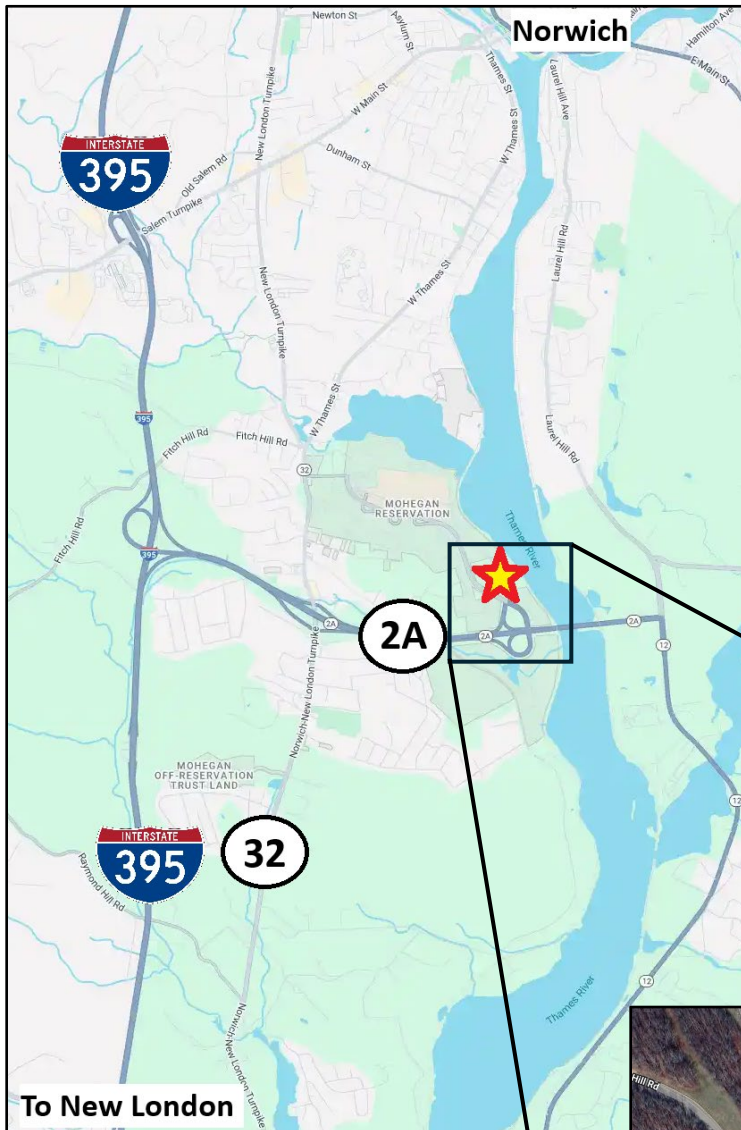

# MOHEGAN TRIBE PARKING MAP

September 27<sup>th</sup>-28<sup>th</sup>, 2024

## Reserved parking:

Mohegan “Turtle” Lot

Overflow parking, if necessary, in the “Bear” Lot

Approximate coordinates are 41.485°N, 72.081°W

From New London, follow directions to Mohegan Sun,  
take exit 6 off CT Hwy 2A, and  
follow the access road pictured below.